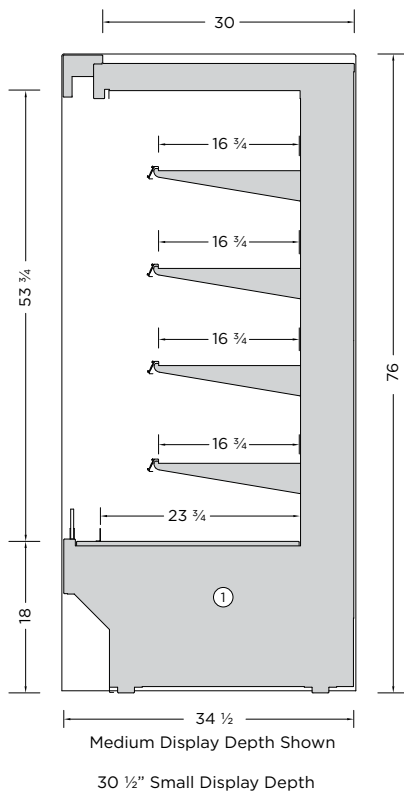

SSL - UPRIGHT SELF SERVICE DISPLAY

FIVE LEVEL 76”H UPRIGHT MEDIUM DEPTH SELF SERVICE DISPLAY - REMOTE REFRIGERATION

CREATE A DISPLAY LINE-UP OF ALMOST ANY LENGTH WITH A COMBINATION OF STANDARD DISPLAY LENGTHS

Standard features shown

Custom options available, refer to options schedule on next page

MODEL	LENGTH
SSL-3876-M	36 1/4"
SSL-4876-M	48 1/4"
SSL-6076-M	60 3/8"
SSL-7276-M	72 1/2"
SSL-9676-M	96 1/2"

Length does not include end panels. Add 1" per panel.

FEATURES:

- Two display depths available, refer to the dimensioned illustration. ①
- Remote refrigeration option only for this display profile.
- Many exterior finish options, powdercoat paint, brushed stainless steel, laminates, and natural wood finishes.
- Three interior finish options, textured powdercoat black, white or brushed stainless steel.
- LED light strips are mounted on the top ledge of the display area and under each shelf level.
- The LED lighting is available in various light intensities/spectrums.
- Medium display depth: 4-16" (Small display depth: 4-14") adjustable metal shelves with integrated front product stop.
- Many display options offered. Refer to the options schedules on the next page.
- Engineered for serviceability and flexibility.
- Removeable base deck panels for easy cleaning and service.
- ETL electrical certification and NSF 7 standards.

STANDARD FEATURES:

- Remote refrigeration.
- Medium display depth 34 ½” or small display depth 30 ½”.
- Three interior finish options, textured powdercoat black, white or brushed stainless steel.
- Black or white painted front exterior metal décor pan with a 5” vertical flat panel.
- LED light strips are mounted on the top ledge of the display area and under each shelf level.
- 4-16” adjustable metal shelves with integrated front product stop.