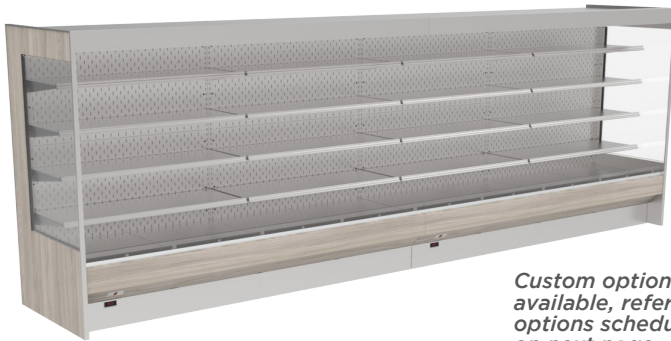

SSL - UPRIGHT SELF SERVICE DISPLAY

FIVE LEVEL 76”H UPRIGHT MEDIUM DEPTH SELF SERVICE DISPLAY - REMOTE REFRIGERATION

CREATE A DISPLAY LINE-UP OF ALMOST ANY LENGTH WITH A COMBINATION OF STANDARD DISPLAY LENGTHS

Custom options available, refer to options schedule on next page