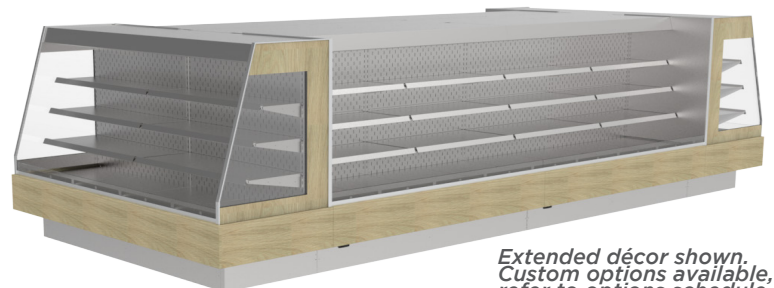

Standard features shown

MODEL	LENGTH
ISSL-3660-MR	36 1/4"
ISSL-4860-MR	48 1/4"
ISSL-6060-MR	60 3/8"
ISSL-7260-MR	72 1/2"
ISSL-9660-MR	96 1/2"

FEATURES:

- Two display depths available, refer to the dimensioned illustration. ①
- Create single, back to back or island configurations.
- Remote refrigeration option only for this display profile.
- Many exterior finish options, powdercoat paint, brushed stainless steel, laminates, and natural wood finishes.
- Three interior finish options, textured powdercoat black, white or brushed stainless steel.
- LED light strips are mounted on the top ledge of the display area and under each shelf level.
- The LED lighting is available in various light intensities/spectrums.
- Medium display depth: 1-12", 1-14" and 1-16" (Small display depth: 1-10", 1-12" and 1-14") adjustable metal shelves with integrated front product stop.
- Front base décor panel options (A) provide a more customized look.
- Many display options offered. Refer to the options schedules on the next page.
- Engineered for serviceability and flexibility.
- Removeable base deck panels for easy cleaning and service.
- ETL electrical certification and NSF 7 standards.

Note: Information and specifications may change due to engineering improvements.

Extended décor shown. Custom options available, refer to options schedule on next page

FOUR LEVEL 60”H UPRIGHT MEDIUM DEPTH SELF-SERVICE DISPLAY - REMOTE REFRIGERATION

Length does not include end panels. Add 1” per panel.

STANDARD FEATURES:

- Remote refrigeration.
- Medium display depth 34 ½” or small display depth 30 ½”.
- Three interior finish options, textured powdercoat black, white or brushed stainless steel.
- Black or white painted front exterior metal décor pan with a 5” vertical flat panel.
- LED light strips are mounted on the top ledge of the display area and under each shelf level.
- 1-12”, 1-14” and 1-16” adjustable metal shelves with integrated front product stop.