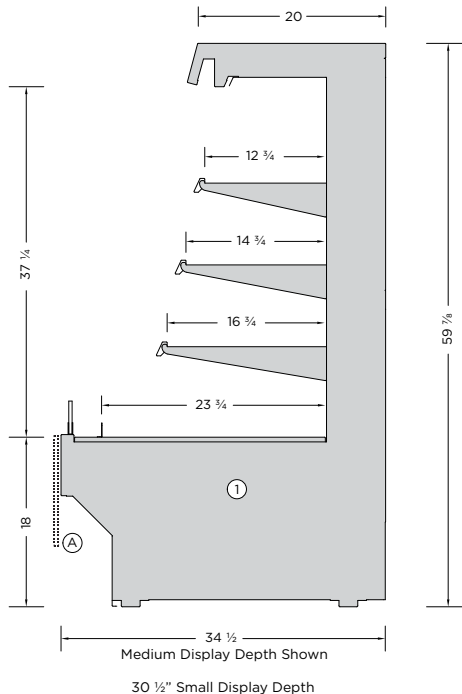

FOUR LEVEL 60" H UPRIGHT MEDIUM DEPTH SELF-SERVICE DISPLAY - REMOTE REFRIGERATION

ISSL - UPRIGHT SELF-SERVICE DISPLAY

 REFRIGERATED

CREATE A DISPLAY LINE-UP OF ALMOST ANY LENGTH WITH A COMBINATION OF STANDARD DISPLAY LENGTHS

Standard features shown

MODEL	LENGTH
ISSL-3660-MR	36 1/4"
ISSL-4860-MR	48 1/4"
ISSL-6060-MR	60 3/8"
ISSL-7260-MR	72 1/2"
ISSL-9660-MR	96 1/2"

FEATURES:

- Two display depths available, refer to the dimensioned illustration. ①
- Create single, back to back or island configurations.
- Remote refrigeration option only for this display profile.
- Many exterior finish options, powdercoat paint, brushed stainless steel, laminates, and natural wood finishes.
- Three interior finish options, textured powdercoat black, white or brushed stainless steel.
- LED light strips are mounted on the top ledge of the display area and under each shelf level.
- The LED lighting is available in various light intensities/spectrums.
- Medium display depth: 1-12", 1-14" and 1-16" (Small display depth: 1-10", 1-12" and 1-14") adjustable metal shelves with integrated front product stop.
- Front base décor panel options (A) provide a more customized look.
- Many display options offered. Refer to the options schedules on the next page.
- Engineered for serviceability and flexibility.
- Removeable base deck panels for easy cleaning and service.
- ETL electrical certification and NSF 7 standards.

Length does not include end panels. Add 1” per panel.

STANDARD FEATURES:

- Remote refrigeration.
- Medium display depth 34 ½” or small display depth 30 ½”.
- Three interior finish options, textured powdercoat black, white or brushed stainless steel.
- Black or white painted front exterior metal décor pan with a 5” vertical flat panel.
- LED light strips are mounted on the top ledge of the display area and under each shelf level.
- 1-12”, 1-14” and 1-16” adjustable metal shelves with integrated front product stop.