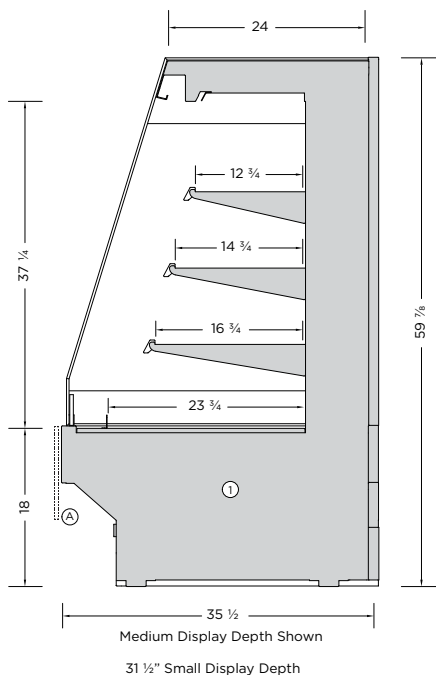

MISCELLANEOUS	
Additional metal shelf with integrated LED lighting	
Aluminum or painted price tag mould attached to the front of the shelves	
Plastic price stripping attached to the front of the shelves	
4”H x 6 ½”D 3 Tier stepped riser	
4”H x 5 ¼”D 4 Tier stepped riser	
2 ½”H x 13”D Single step riser	
4”H x 9”D Single step riser	
Clip-in angled base inlay	

FOUR LEVEL 60”H UPRIGHT MEDIUM DEPTH SELF-SERVICE END CAP DISPLAY - REMOTE REFRIGERATION

ISSL - UPRIGHT SELF-SERVICE DISPLAY

 REFRIGERATED

CREATE A DISPLAY LINE-UP OF ALMOST ANY LENGTH WITH A COMBINATION OF STANDARD DISPLAY LENGTHS

Standard features shown

MODEL	LENGTH
ISSL-4860-E-MR	62"
ISSL-6060-E-MR	74 1/8"

FEATURES:

- Two display depths available, refer to the dimensioned illustration. ①
- End cap displays are designed to cap the end/ends island line-up configurations. They can also be used as stand-alone displays.
- Integrated end panels with thermal glass panes.
- Remote refrigeration option only for this display profile.
- Many exterior finish options, powdercoat paint, brushed stainless steel, laminates, and natural wood finishes.
- Three interior finish options, textured powdercoat black, white or brushed stainless steel.
- LED light strips are mounted on the top ledge of the display area and under each shelf level.
- The LED lighting is available in various light intensities/spectrums.
- Medium display depth: 1-12", 1-14" and 1-16" (Small display depth: 1-10", 1-12" and 1-14") adjustable metal shelves with integrated front product stop.
- Front base décor panel options ② provide a more customized look.
- Many display options offered. Refer to the options schedules on the next page.
- Engineered for serviceability and flexibility.
- Removeable base deck panels for easy cleaning and service.
- ETL electrical certification and NSF 7 standards.