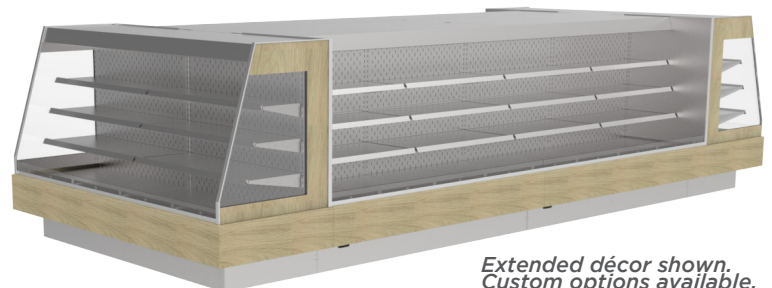

FEATURES:

- Two display depths available, refer to the dimensioned illustration. ①
- End cap displays are designed to cap the end/ends island line-up configurations. They can also be used as stand-alone displays.
- Integrated end panels with thermal glass panes.
- Remote refrigeration option only for this display profile.
- Many exterior finish options, powdercoat paint, brushed stainless steel, laminates, and natural wood finishes.
- Three interior finish options, textured powdercoat black, white or brushed stainless steel.
- LED light strips are mounted on the top ledge of the display area and under each shelf level.
- The LED lighting is available in various light intensities/spectrums.
- Medium display depth: 1-12", 1-14" and 1-16" (Small display depth: 1-10", 1-12" and 1-14") adjustable metal shelves with integrated front product stop.
- Front base décor panel options ② provide a more customized look.
- Many display options offered. Refer to the options schedules on the next page.
- Engineered for serviceability and flexibility.
- Removeable base deck panels for easy cleaning and service.
- ETL electrical certification and NSF 7 standards.

Note: Information and specifications may change due to engineering improvements.

Extended décor shown. Custom options available, refer to options schedule on next page